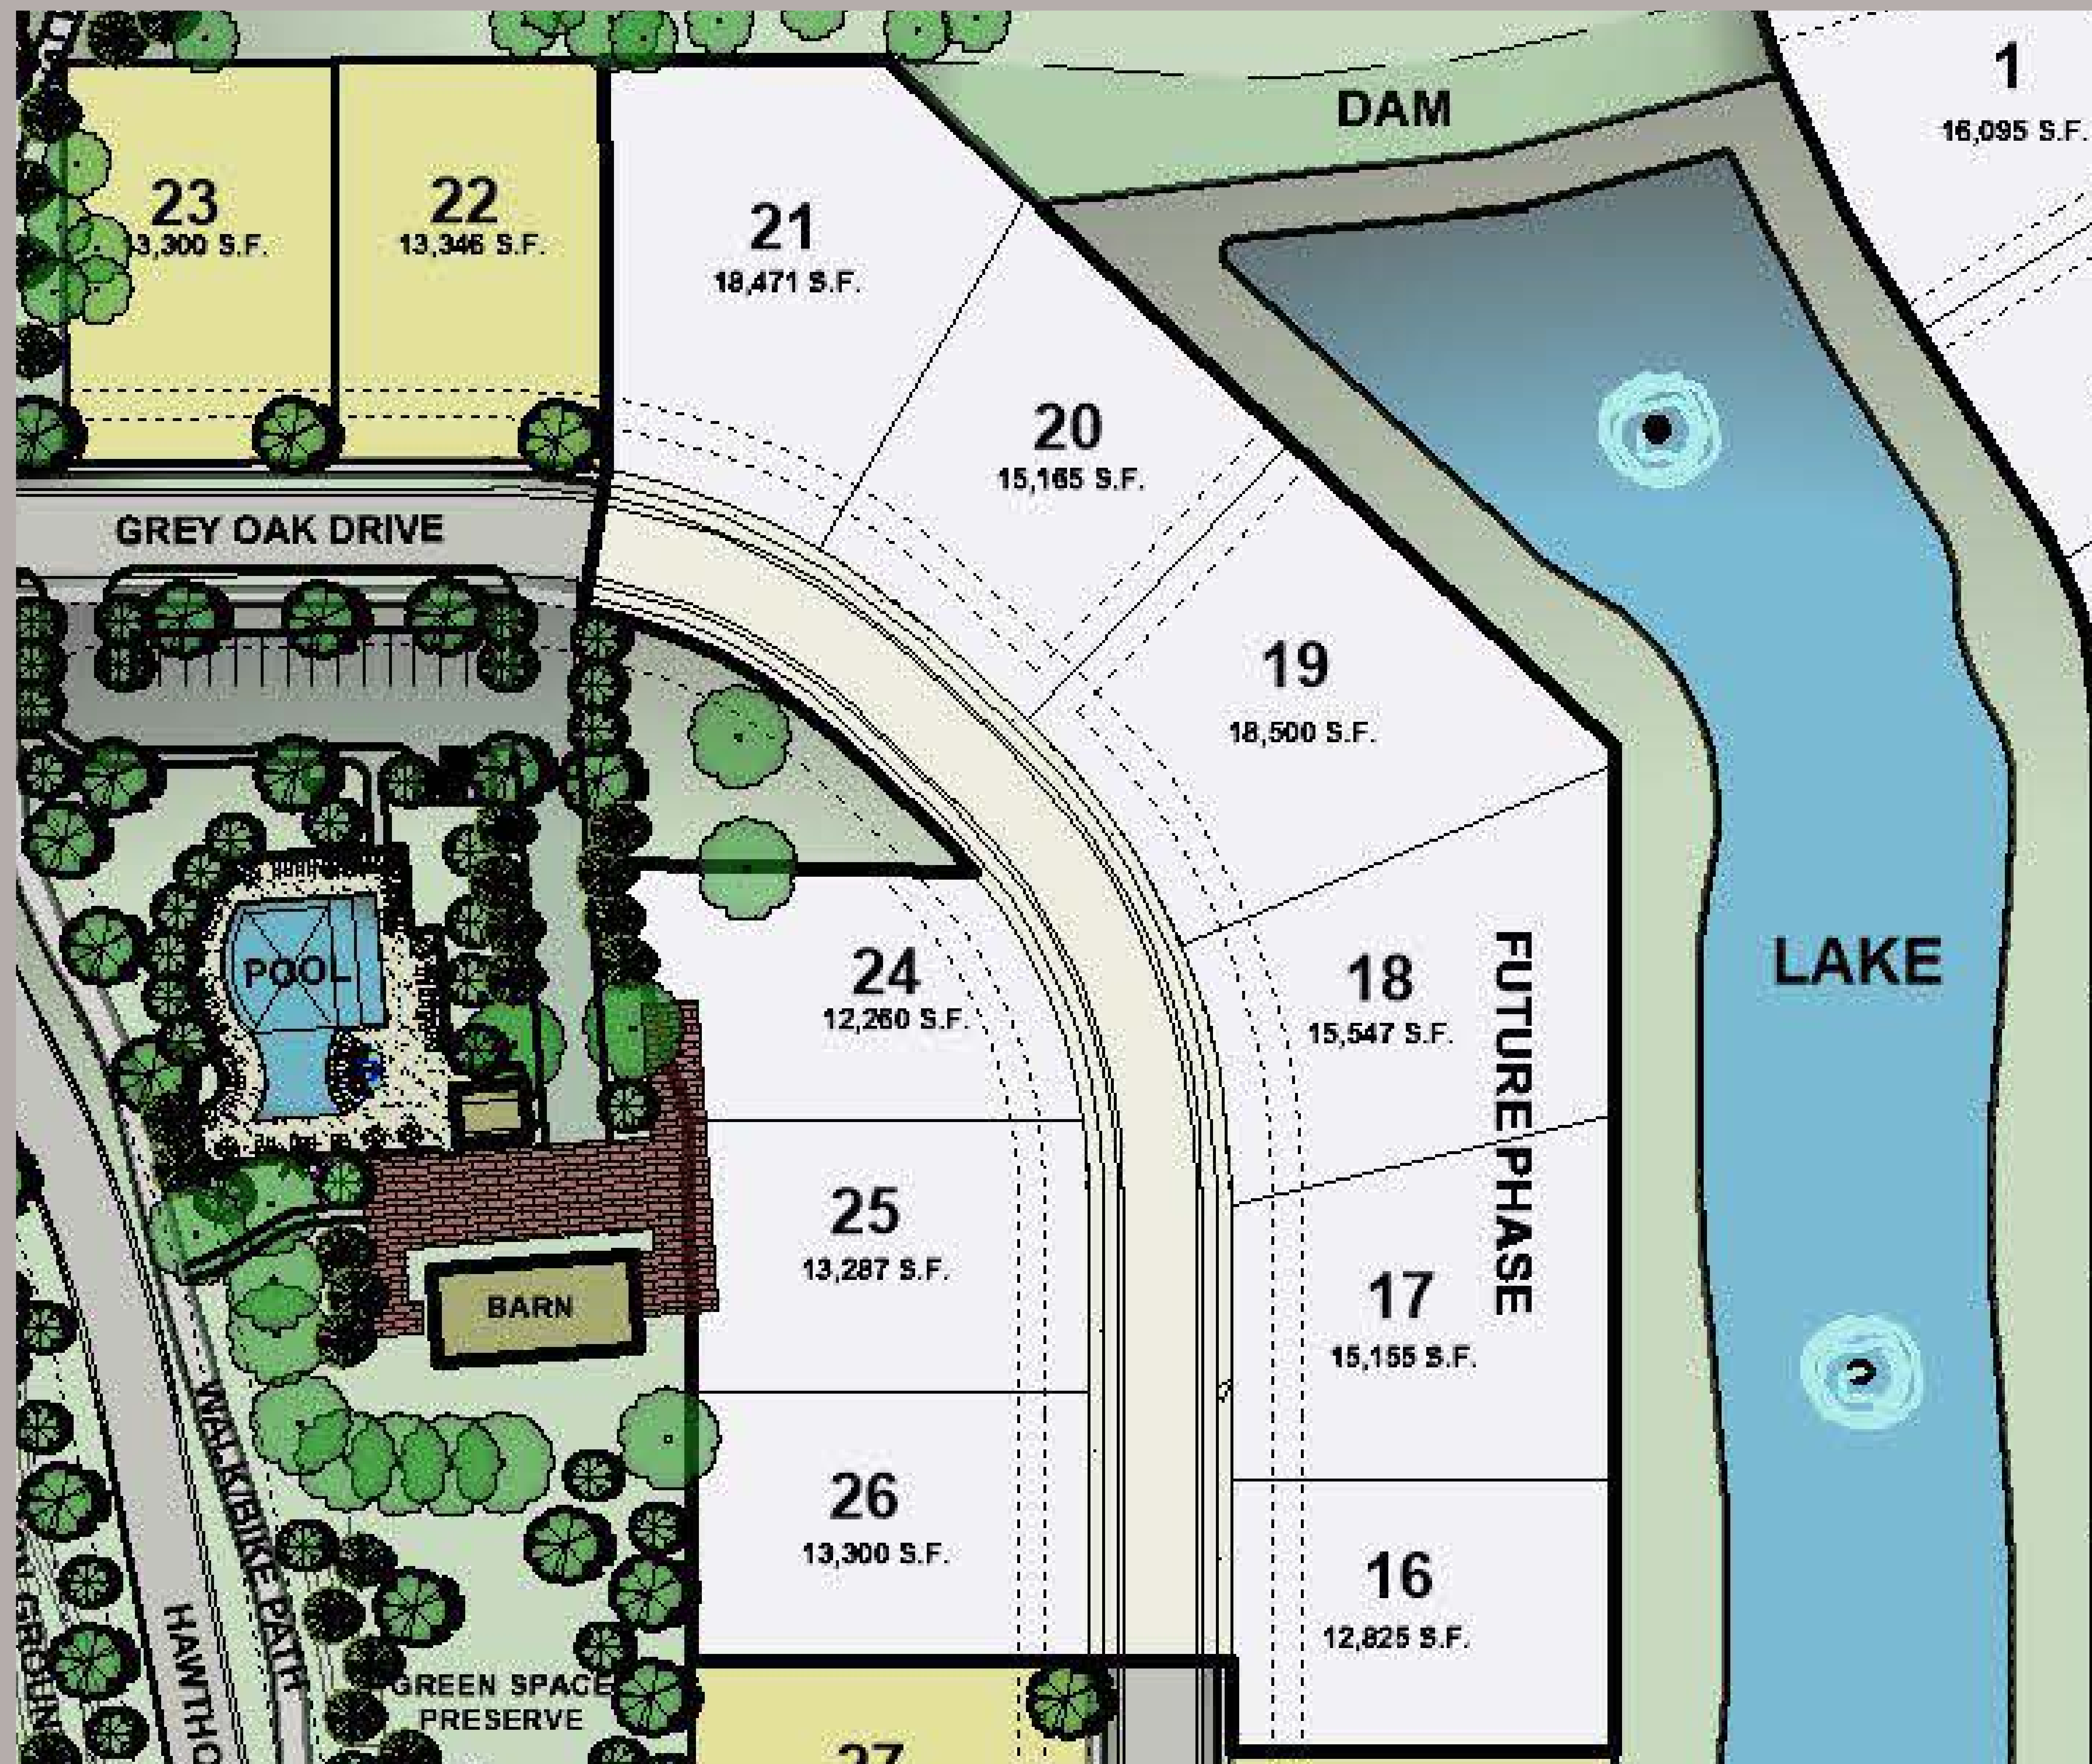

Premier Homes Hawthorne Hills 4x4
9-21-21 Digital Print Max S/F

48 in

2X

48 in

**COMING SOON
PHASE 3**

**LOTS
16-21, 24-26**

**CALL
(618) 656-2180
FOR MORE
INFORMATION**